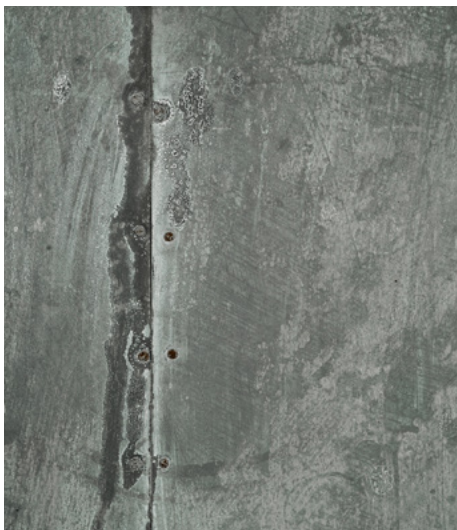

roughcut.studio

CATALOGUE OF PHOTOGRAPHY
SURFACES / BACKGROUNDS

**GREY TONED FRENCH MILK PAINT,
DISTRESSED**

710 x 1200mm

**RUST/WHITE FRENCH MILK PAINT,
DISTRESSED**

710 x 1200mm

**COPPER PRESSED TIN LOOK,
VERTIGREE FINISH**

900 x 1200mm

roughcut.studio

CATALOGUE OF PHOTOGRAPHY
SURFACES / BACKGROUNDS

MID-BLUE ANTIQUE MILK PAINT

900 x 1200mm

ANTIQUE GALVANISED IRON

920 x 1200mm

**AUSTRALIAN RED CEDAR, BEESWAX
FINISH**

900 x 1200mm

roughcut.studio

CATALOGUE OF PHOTOGRAPHY
SURFACES / BACKGROUNDS

**SEA-WATER EFFECT BLUE-GREEN,
DISTRESSED**

900 x 1200mm

**GREEN-WHITE FRENCH MILK PAINT,
DISTRESSED**

710 x 1200mm

MIDNIGHT BLUE-BLACK

900 x 1200mm

roughcut.studio

CATALOGUE OF PHOTOGRAPHY
SURFACES / BACKGROUNDS

TEXTURED WHITE

900 x 1200mm

**LIMEWASH WHITE FRENCH COUNTRY
KITCHEN**

860 x 1410mm

VINTAGE ZINC