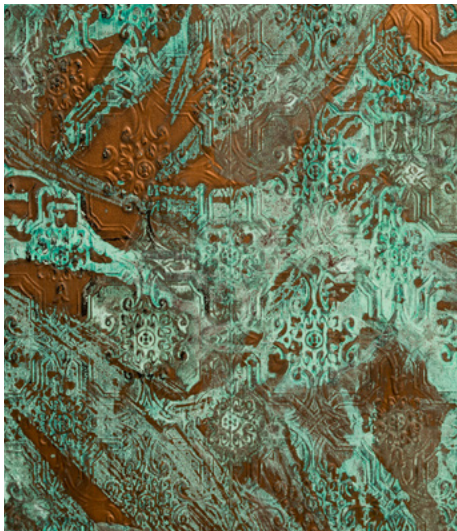

roughcut.studio

CATALOGUE OF PHOTOGRAPHY
SURFACES / BACKGROUNDS

RECYCLED OREGON - BEESWAX FINISH

960 x 1600mm

RUSTIC WHITE OREGON

960 x 1600mm

CEDAR PANEL IN BLACK JAPAN

900 x 1200mm

roughcut.studio

CATALOGUE OF PHOTOGRAPHY
SURFACES / BACKGROUNDS

**GREY TONED FRENCH MILK PAINT,
DISTRESSED**

710 x 1200mm

**RUST/WHITE FRENCH MILK PAINT,
DISTRESSED**

710 x 1200mm

**COPPER PRESSED TIN LOOK,
VERTIGREE FINISH**

900 x 1200mm

roughcut.studio

CATALOGUE OF PHOTOGRAPHY
SURFACES / BACKGROUNDS

CHARCOAL MILK PAINT

900 x 1200mm

PALE BLUE TEXTURED ANTIQUE WALLPAPER

900 x 1200mm

COBALT BLUE LEATHER-LOOK

900 x 1200mm

roughcut.studio

CATALOGUE OF PHOTOGRAPHY
SURFACES / BACKGROUNDS

MID-BLUE ANTIQUE MILK PAINT

900 x 1200mm

ANTIQUE GALVANISED IRON

920 x 1200mm

**AUSTRALIAN RED CEDAR, BEESWAX
FINISH**